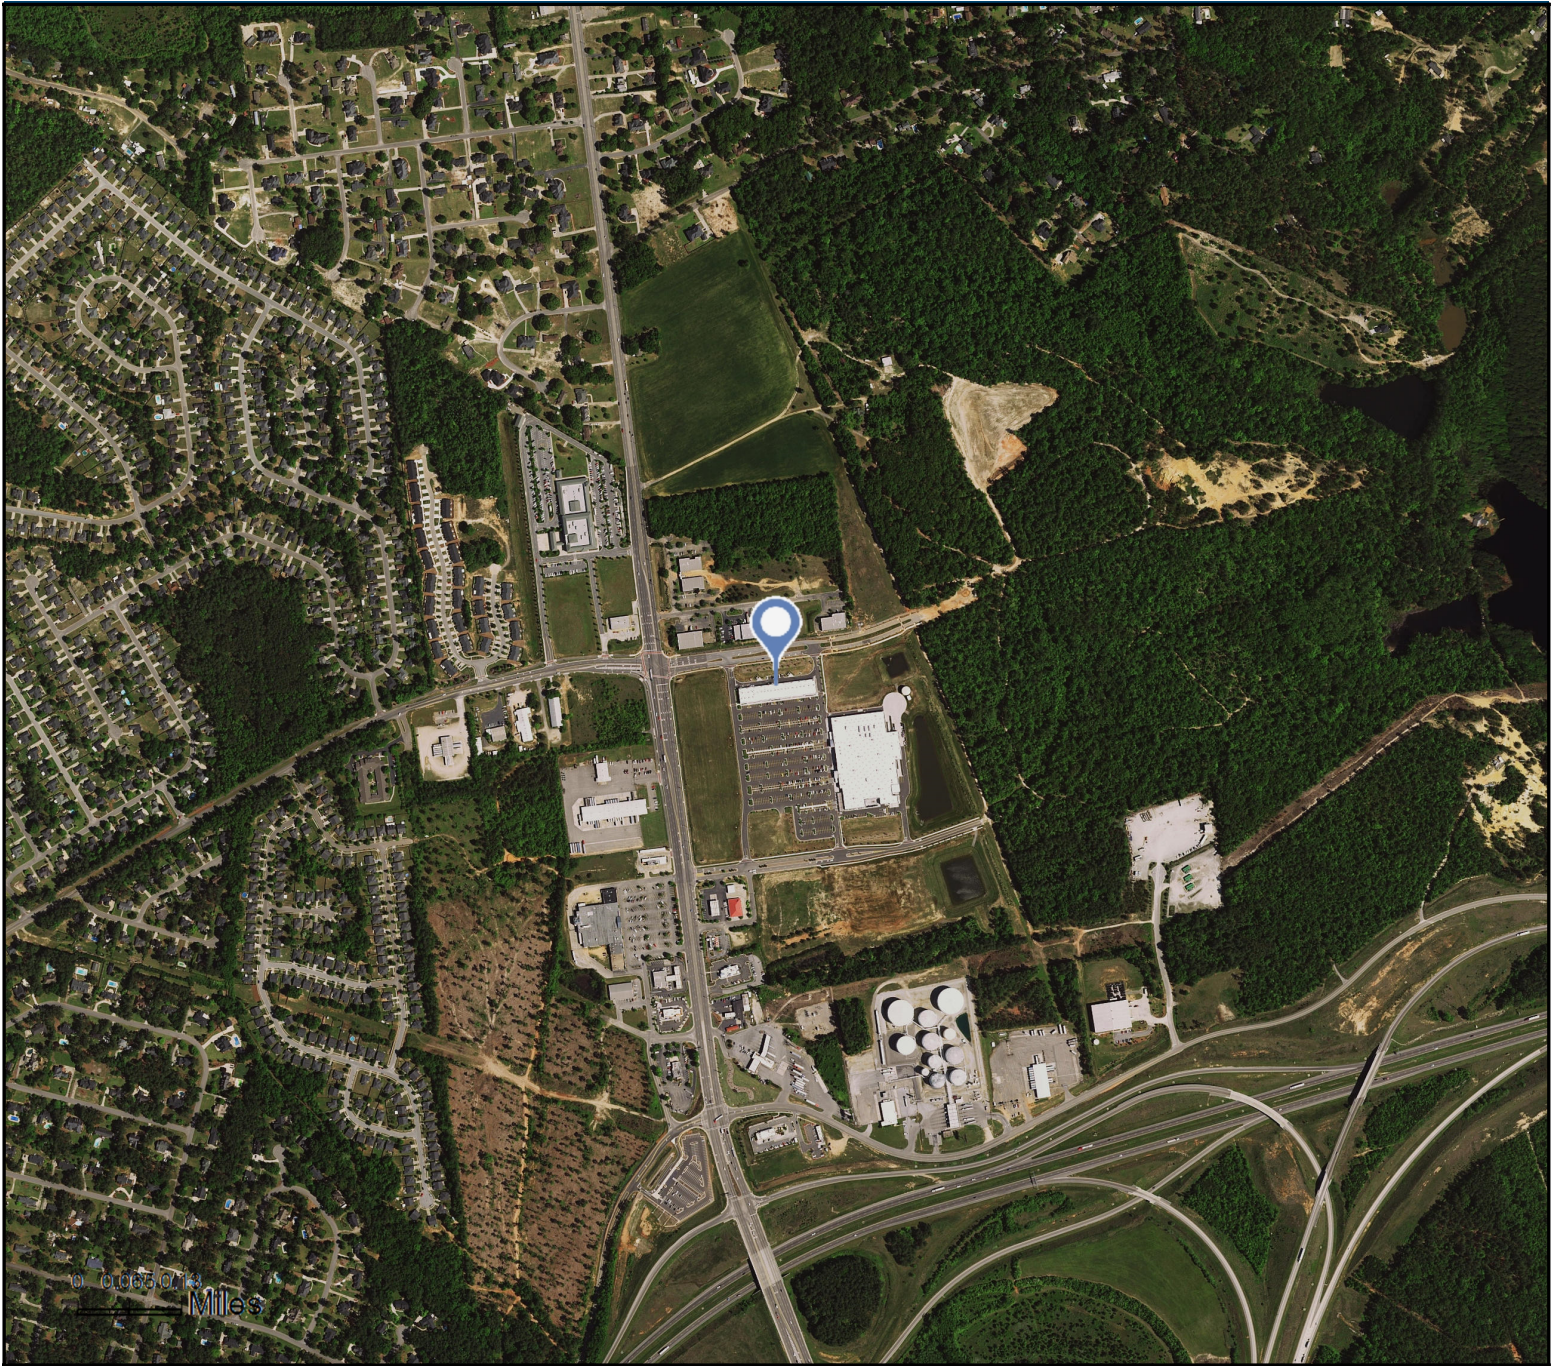

Site Map on Satellite Imagery - 1.6 Miles Wide

Sweetwater Square
140 Merovan Dr, North Augusta, South Carolina, 29860
Rings: 3, 5, 10 mile radii

Prepared by Esri
Latitude: 33.57361
Longitude: -81.93668

Source: ArcGIS Online World Imagery Basemap